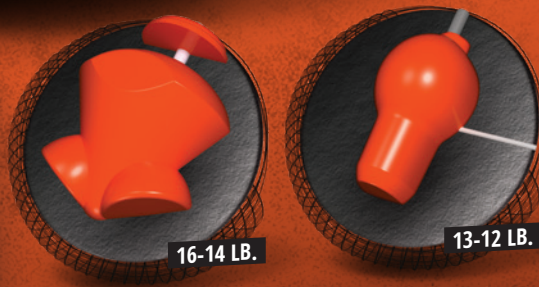

BLACK WIDOW 2.0 HYBRID™

PERFORMANCE: Upper Mid
PART NUMBER: 60-106881-93X
COLOR: Red / Black
CORE: Gas Mask
COVERSTOCK: HK22 - Aggression Hybrid
COVER TYPE: Hybrid Reactive
FINISH: 500, 1000, 1500 Siaair /
 Crown Factory Compound
WEIGHTS: 16-12 Pounds
LANE CONDITION: Medium to heavy oil
REACTION: Length with aggressive backend
WARRANTY: Two years from purchase date

	16 lb	15 lb	14 lb	13 lb	12 lb
RG	2.510	2.500	2.500	2.589	2.612
DIFF	0.048	0.058	0.056	0.043	0.043
ASY	0.015	0.016	0.016	0.011	0.011

HAMMERBOWLING.COM

©2023 Hammer Bowling • Form #1222-11

Nothing Hits Like A Hammer.®