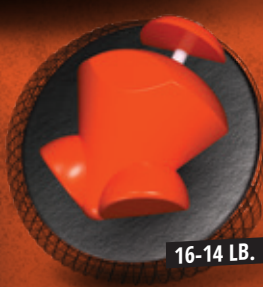

BLACK WIDOW GHOST PEARL™

PERFORMANCE: Upper Mid
PART NUMBER: 60-106622-93X
COLOR: White
CORE: Gas Mask
COVERSTOCK: Aggression Pearl
COVER TYPE: Pearl Reactive
FINISH: 500, 1000, 1500 Siaair / Crown Factory Compound
WEIGHTS: 16-12 Pounds
LANE CONDITION: Medium to heavy oil
REACTION: Aggressive midlane and backend
WARRANTY: Two years from purchase date

	16 lb	15 lb	14 lb	13 lb	12 lb
RG	2.510	2.500	2.500	2.589	2.612
DIFF	0.048	0.058	0.056	0.043	0.043
ASY	0.015	0.016	0.016	0.011	0.011

HAMMERBOWLING.COM

©2021 Hammer Bowling • Form #1121-02

Nothing Hits Like A Hammer.®